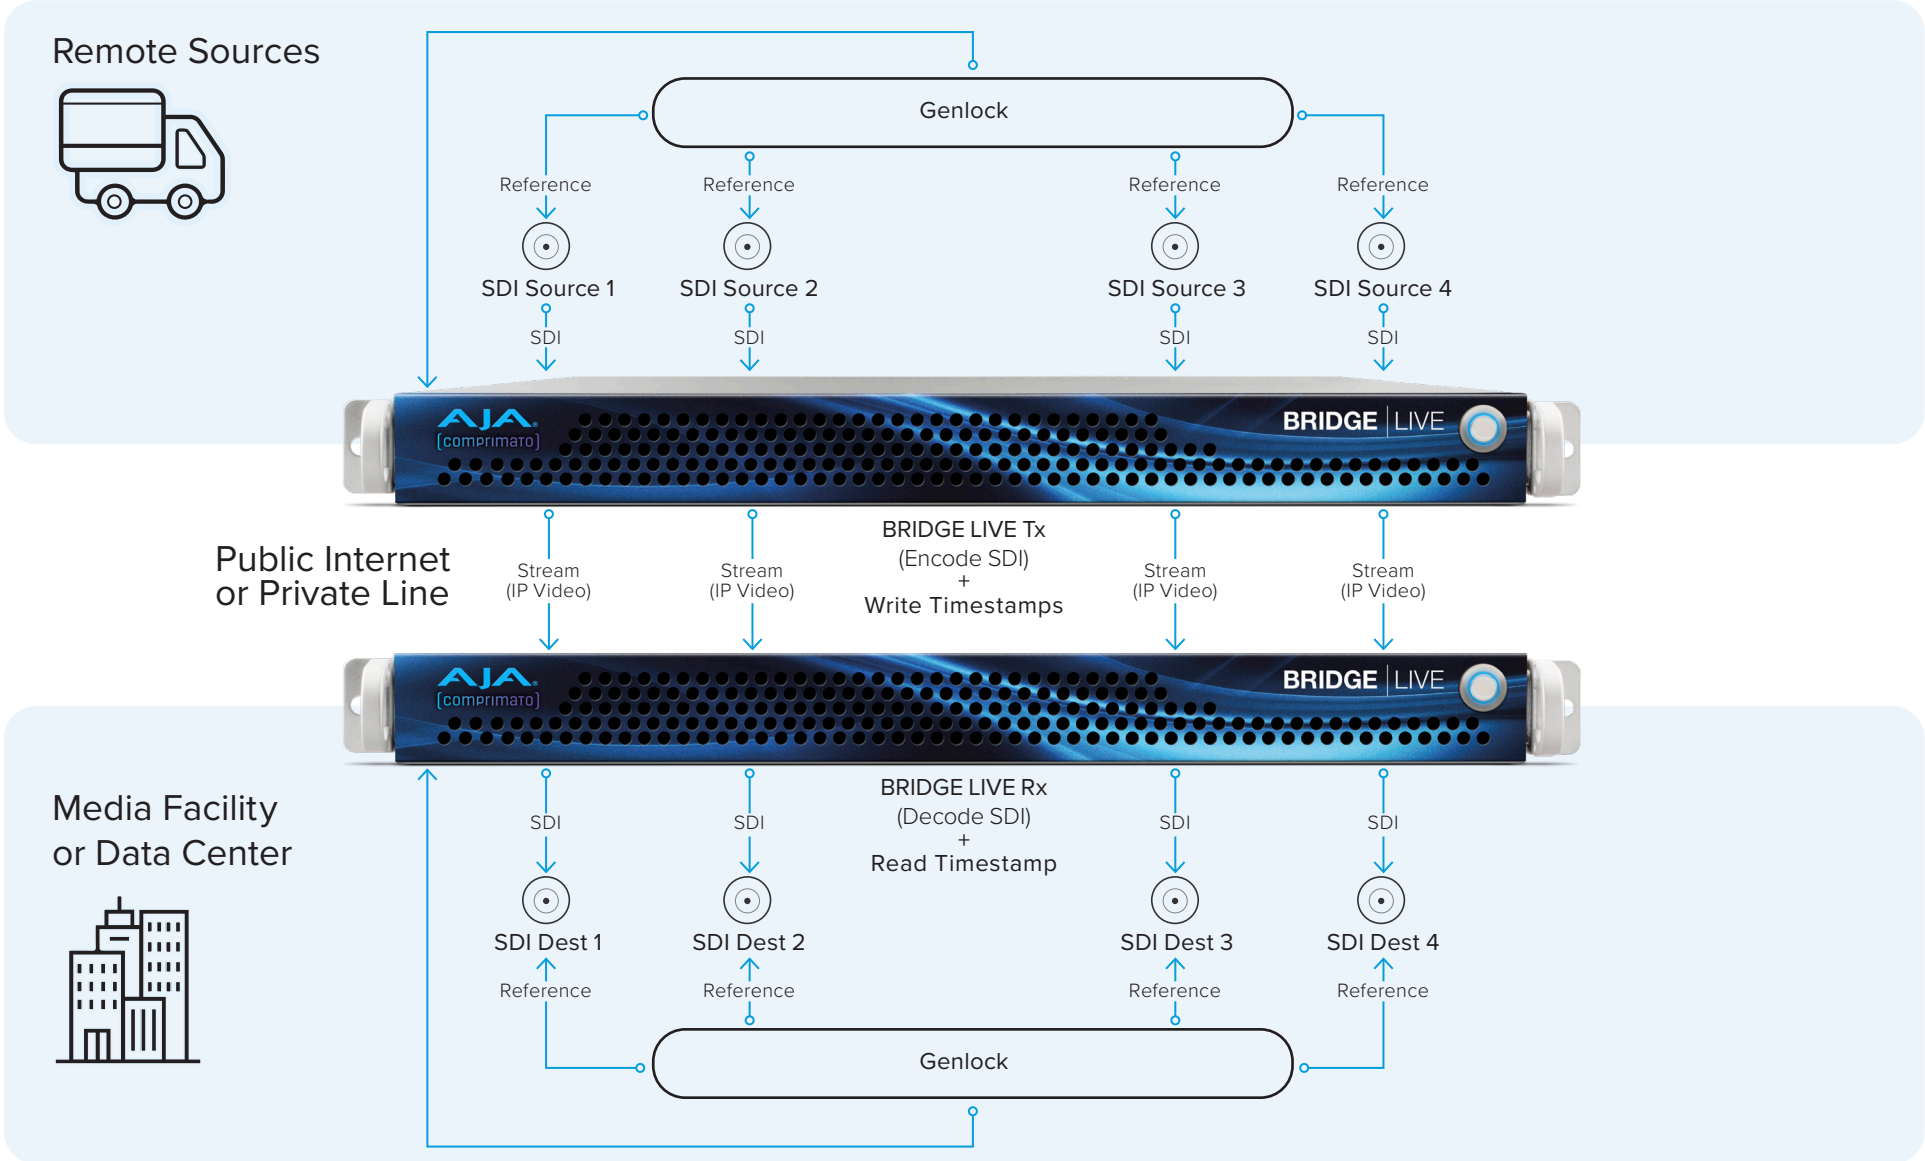

BRIDGE | LIVE

Multi-Channel Synchronous Transport for Backhaul