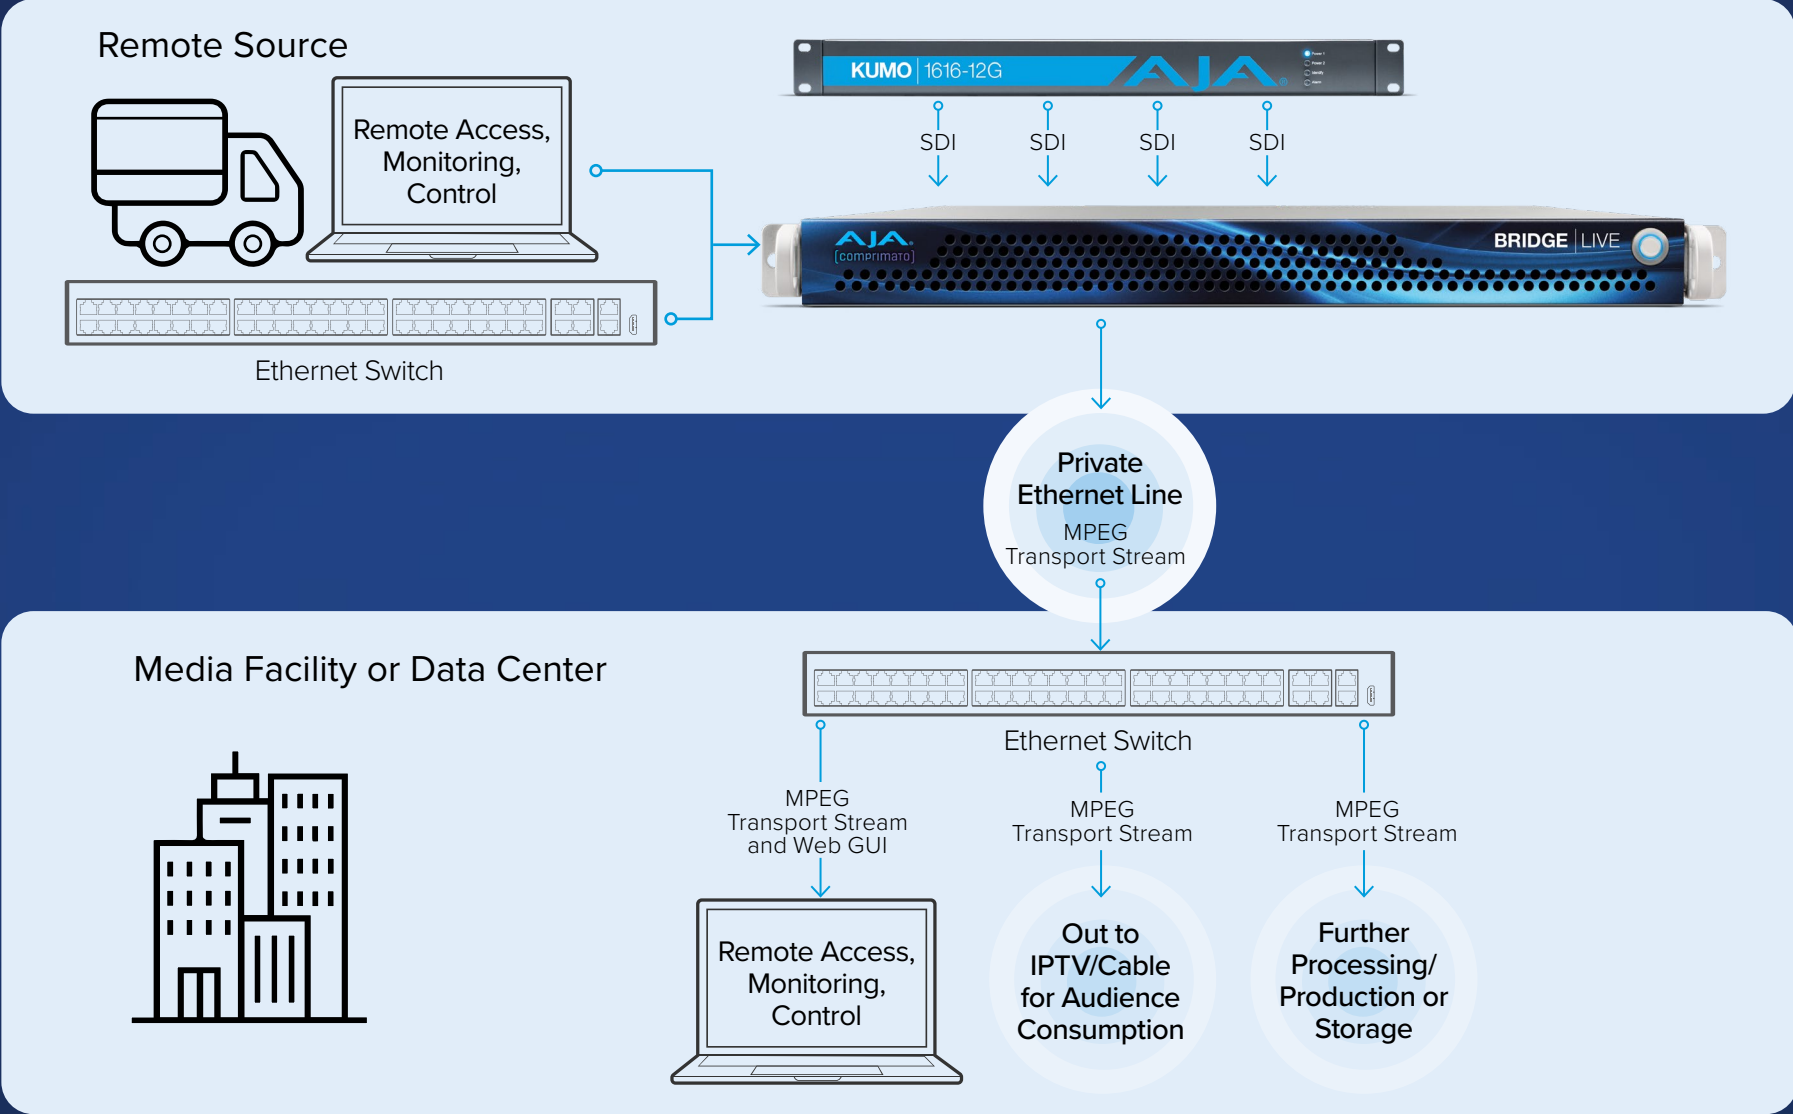

BRIDGE | LIVE

Live Production Encoding for Telco, IPTV and Cable

BRIDGE | LIVE

Live Production Encoding for Telco, IPTV and Cable