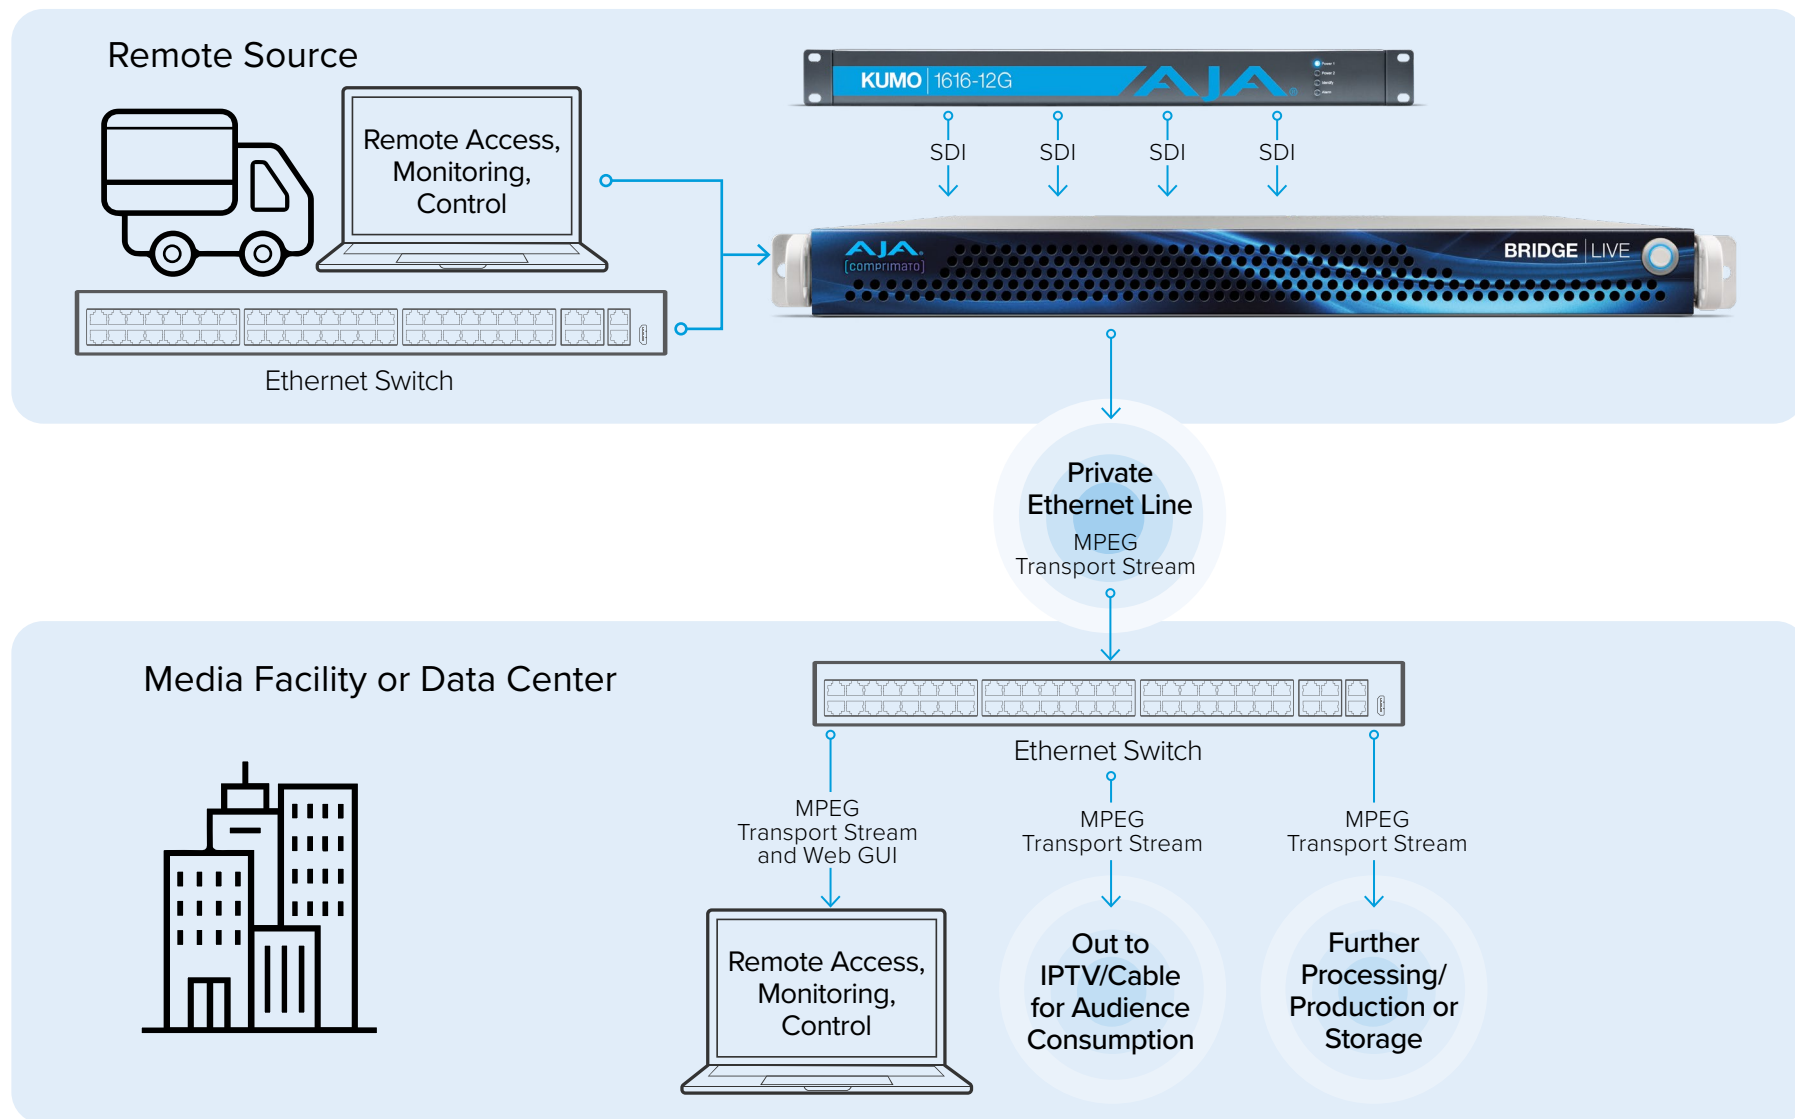

BRIDGE | LIVE

Live Production Encoding for Telco, IPTV and Cable

BRIDGE | LIVE

Live Production Encoding for Telco, IPTV and Cable