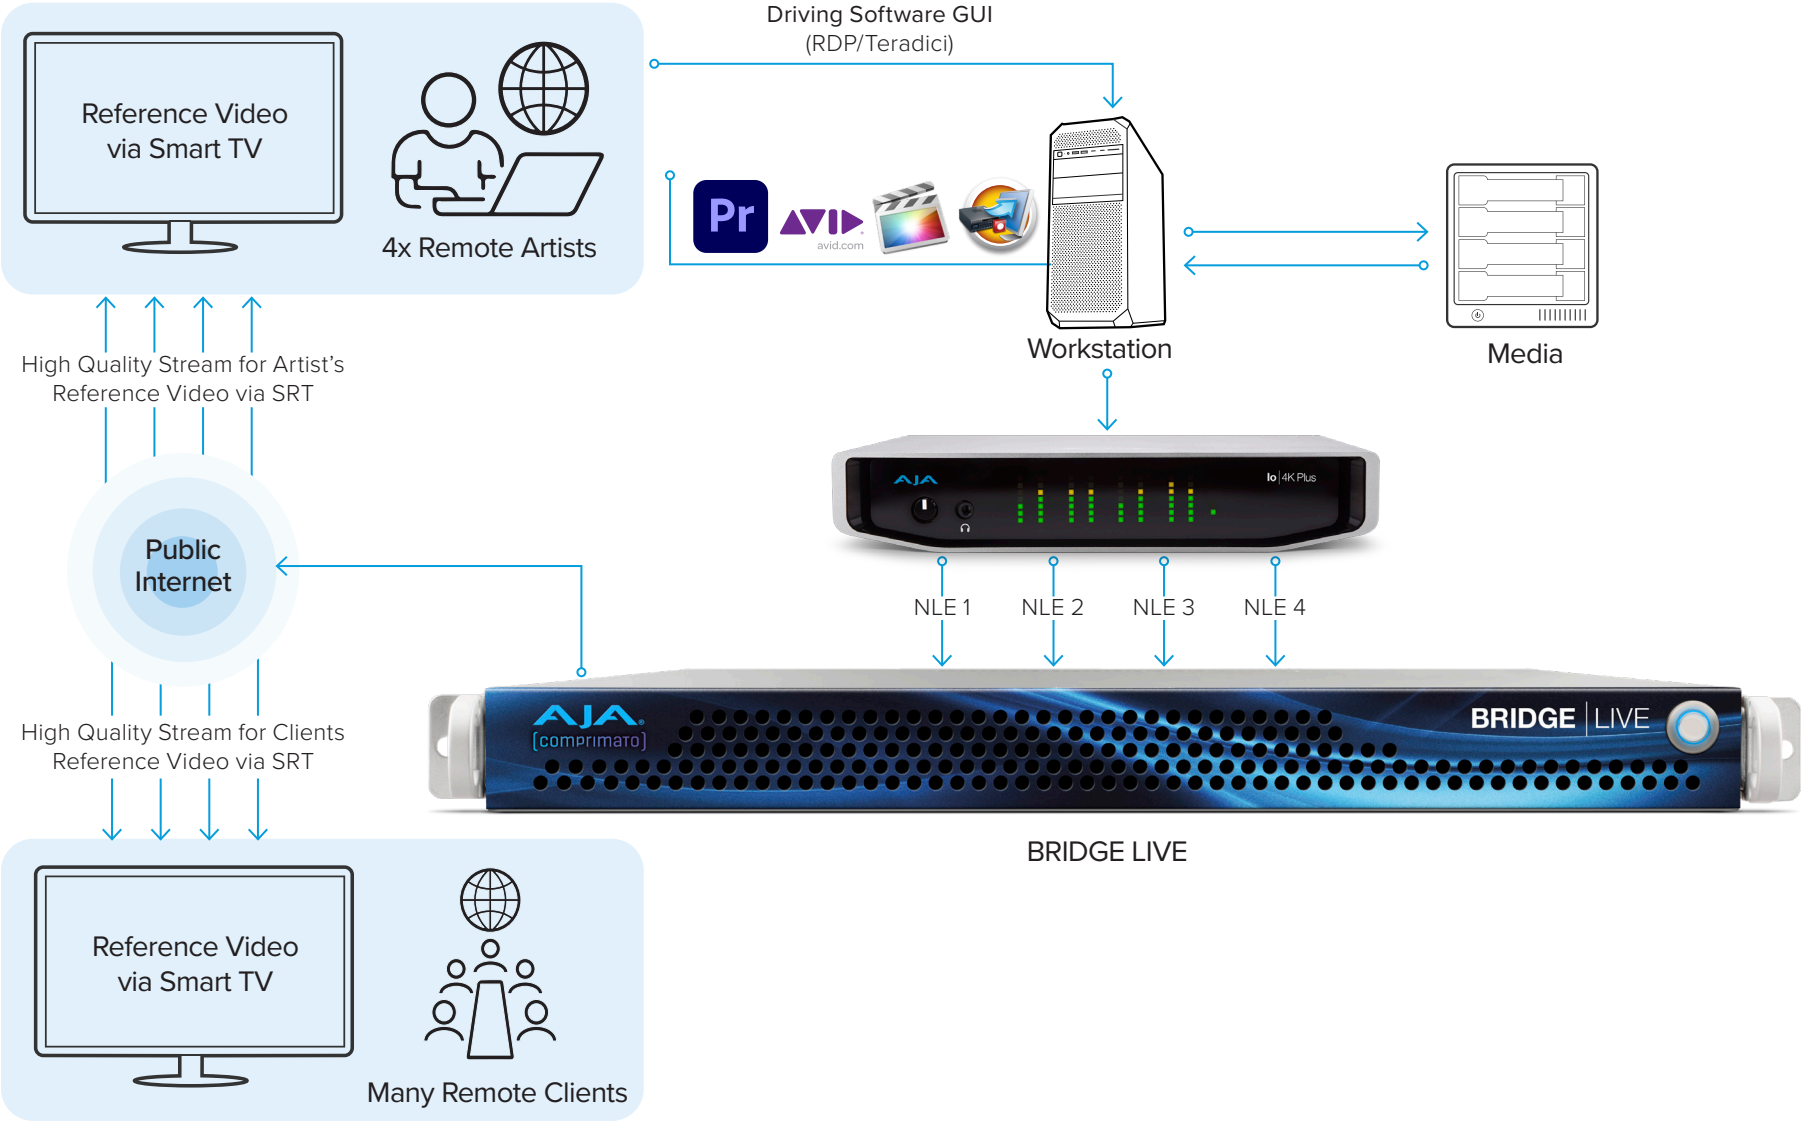

BRIDGE | LIVE

BRIDGE LIVE for Facility Equipment HD Streaming to Creatives and Clients